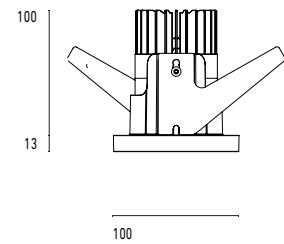

101 10 000105.013

Model

Name	Mono 100 Type 1 Recessed Downlighter
Finish	Structured White
Area	Indoor

System

Power (Luminaire)	12W
Power (System)	14W
Voltage	240V-AC
Optics	Rotationally Symmetrical Direct 60°
Colour Temperature	3000°K
Luminous Flux	1037lm
TM30	Rf95 Rg103
CRI	Ra98
Lumen Maintenance	L90 B10 50000hrs
Chromacity	<3 McAdam Step Ellipse
Articulation	Fixed
Cut-Out	
Ingress Protection	IP44
Control Device	Remote DALI (Included)
Class	III